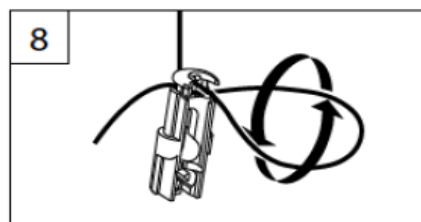

Fädelplan

Threading instruction - Instruction du filetage

5