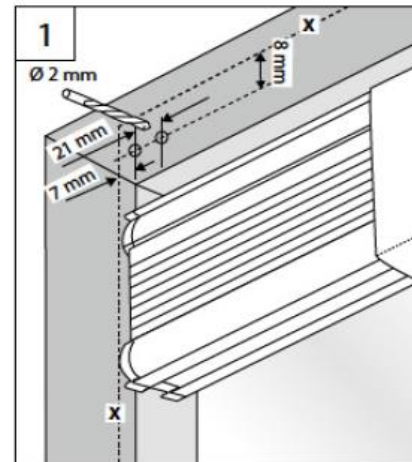

DECKENCLIP

CEILING CLIP – CLIP PLAFOND

1

WANDWINKEL

WALL FIXING BRACKET – SUPPORT MURAL

X = Bestellmaße

X = Order mesures - X = Mesures d'ordre

2

PENDELSICHERUNG
CORD GUIDING - CÂBLES DE GUIDAGE

Spannschuh
Tension cord bracket - Support de câbles

3

Wandwinkel
Wall fixing bracket - Support mural

X = Bestellmaße
X = Order measures - X = Mesures d'ordre