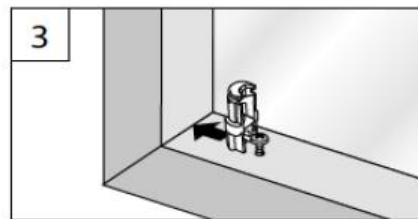

PENDELSICHERUNG
CORD GUIDING - CÂBLES DE GUIDAGE

Spannschuh
Tension cord bracket - Support de câbles