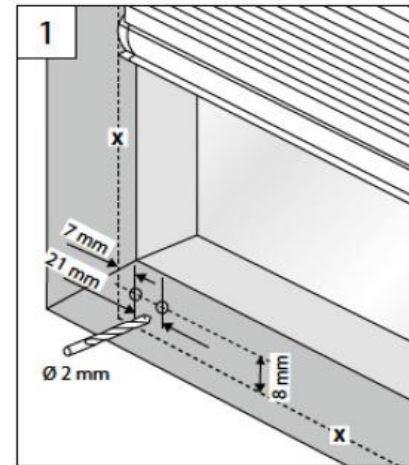

PENDELSICHERUNG

CORD GUIDING - CÂBLES DE GUIDAGE

Spannschuh

Tension cord bracket - Support de câbles

3

Wandwinkel

Wall fixing bracket - Support mural

X = Bestellmaße