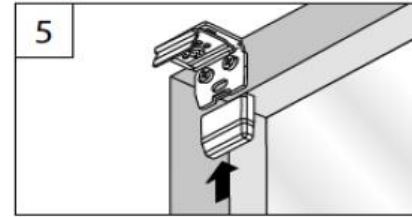

DECKENCLIP

CEILING CLIP – CLIP PLAFOND

1

WANDWINKEL

WALL FIXING BRACKET – SUPPORT MURAL

X = Bestellmaße

X = Order mesures - X = Mesures d'ordre

2

PENDELSICHERUNG
CORD GUIDING - CÂBLES DE GUIDAGE

Spannschuh
Tension cord bracket - Support de câbles

3

Wandwinkel
Wall fixing bracket - Support mural

X = Bestellmaße
X = Order measures - X = Mesures d'ordre