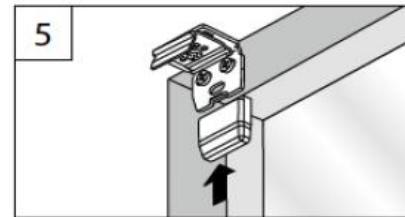

DECKENCLIP

CEILING CLIP - CLIP PLAFOND

1

WANDWINKEL

WALL FIXING BRACKET - SUPPORT MURAL

X = Bestellmaße

X = Order mesures - X = Mesures d'ordre

2

PENDELSICHERUNG

CORD GUIDING - CÂBLES DE GUIDAGE

Spannschuh

Tension cord bracket - Support de câbles

3

Wandwinkel

Wall fixing bracket - Support mural

X = Bestellmaße