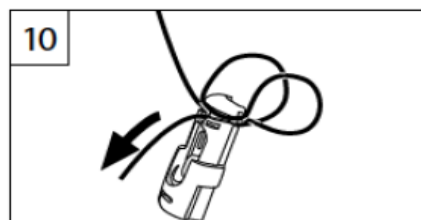

Fädelplan

Threading instruction - Instruction du filetage

5