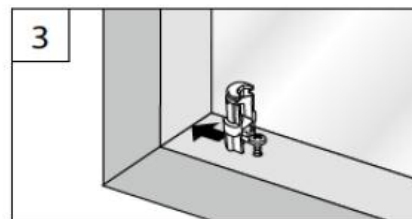

DECKENCLIP

CEILING CLIP - CLIP PLAFOND

1

WANDWINKEL

WALL FIXING BRACKET - SUPPORT MURAL

X = Bestellmaße

X = Order mesures - X = Mesures d'ordre

2

PENDELSICHERUNG

CORD GUIDING - CÂBLES DE GUIDAGE

Spannschuh

Tension cord bracket - Support de câbles

3

Wandwinkel

Wall fixing bracket - Support mural

X = Bestellmaße