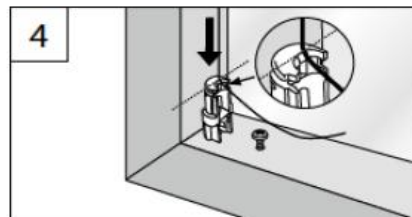

DECKENCLIP

CEILING CLIP - CLIP PLAFOND

1

WANDWINKEL

WALL FIXING BRACKET - SUPPORT MURAL

X = Bestellmaße

X = Order mesures - X = Mesures d'ordre

2

PENDELSICHERUNG

CORD GUIDING - CÂBLES DE GUIDAGE

Spannschuh

Tension cord bracket - Support de câbles

3

Wandwinkel

Wall fixing bracket - Support mural

X = Bestellmaße