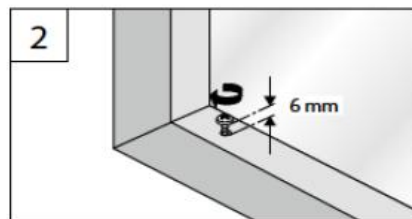

DECKENCLIP

CEILING CLIP - CLIP PLAFOND

1

WANDWINKEL

WALL FIXING BRACKET - SUPPORT MURAL

X = Bestellmaße

X = Order mesures - X = Mesures d'ordre

2

PENDELSICHERUNG

CORD GUIDING - CÂBLES DE GUIDAGE

Spannschuh

Tension cord bracket - Support de câbles

3

Wandwinkel

Wall fixing bracket - Support mural

X = Bestellmaße