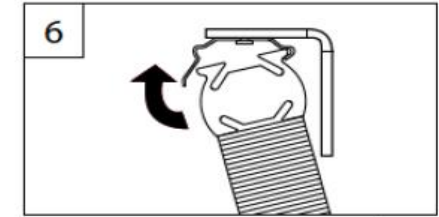

DECKENCLIP

CEILING CLIP – CLIP PLAFOND

1

WANDWINKEL

WALL FIXING BRACKET – SUPPORT MURAL

X = Bestellmaße

X = Order mesures - X = Mesures d'ordre

2

PENDELSICHERUNG
CORD GUIDING - CÂBLES DE GUIDAGE

Spannschuh
Tension cord bracket - Support de câbles

3

Wandwinkel
Wall fixing bracket - Support mural

X = Bestellmaße
X = Order measures - X = Mesures d'ordre