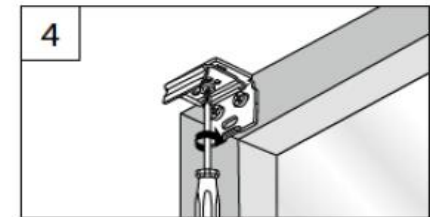

DECKENCLIP

CEILING CLIP - CLIP PLAFOND

1

WANDWINKEL

WALL FIXING BRACKET - SUPPORT MURAL

X = Bestellmaße

X = Order mesures - X = Mesures d'ordre

2

PENDELSICHERUNG

CORD GUIDING - CÂBLES DE GUIDAGE

Spannschuh

Tension cord bracket - Support de câbles

3

Wandwinkel

Wall fixing bracket - Support mural

X = Bestellmaße