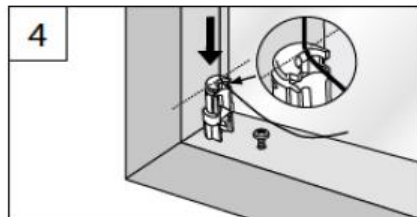

PENDELSICHERUNG
CORD GUIDING - CÂBLES DE GUIDAGE

Spannschuh
Tension cord bracket - Support de câbles