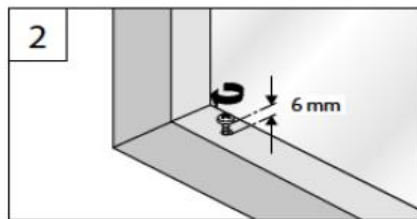

PENDELSICHERUNG
CORD GUIDING - CÂBLES DE GUIDAGE

Spannschuh
Tension cord bracket - Support de câbles