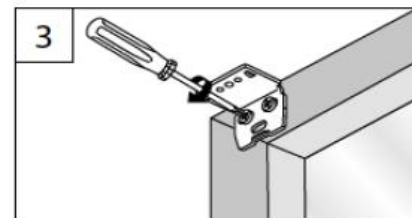

DECKENCLIP

CEILING CLIP – CLIP PLAFOND

1

WANDWINKEL

WALL FIXING BRACKET – SUPPORT MURAL

X = Bestellmaße

X = Order mesures - X = Mesures d'ordre

2

PENDELSICHERUNG
CORD GUIDING - CÂBLES DE GUIDAGE

Spannschuh
Tension cord bracket - Support de câbles

3

Wandwinkel
Wall fixing bracket - Support mural

X = Bestellmaße
X = Order measures - X = Mesures d'ordre