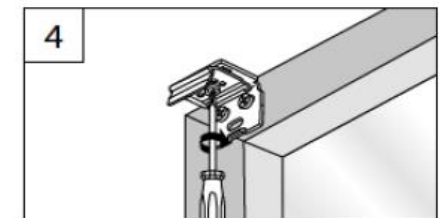

DECKENCLIP

CEILING CLIP – CLIP PLAFOND

1

WANDWINKEL

WALL FIXING BRACKET – SUPPORT MURAL

X = Bestellmaße

X = Order mesures - X = Mesures d'ordre

2

PENDELSICHERUNG
CORD GUIDING - CÂBLES DE GUIDAGE

Spannschuh
Tension cord bracket - Support de câbles

3

Wandwinkel
Wall fixing bracket - Support mural

X = Bestellmaße
X = Order measures - X = Mesures d'ordre