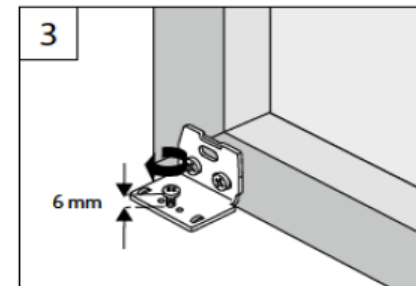

Wabe
Honeycomb
Alvéole

WANDWINKEL

WALL FIXING BRACKET – SUPPORT MURAL

X = Bestellmaße

X = Order mesures – X = Mesures d'ordre

2

PENDELSICHERUNG

CORD GUIDING - CÂBLES DE GUIDAGE

Spannschuh

Tension cord bracket - Support de câbles

3

Wandwinkel

Wall fixing bracket - Support mural

X = Bestellmaße

X = Order measures - X = Mesures d'ordre

4