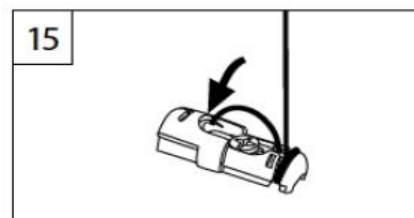

Fädelpfad

Threading instruction - Instruction du filetage

5

B Demontage

Dismantling - Démontage

SPANNSCHUH

TENSION CORD BRACKET - SUPPORT DE CÂBLES

6