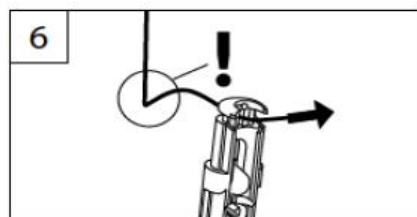

Fädelpfad

Threading instruction - Instruction du filetage

5