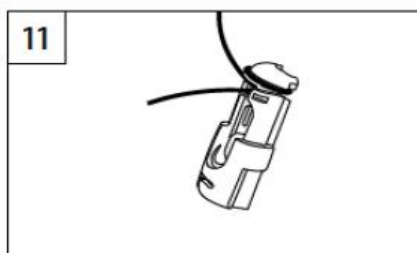

Fädelpfad

Threading instruction - Instruction du filetage

5