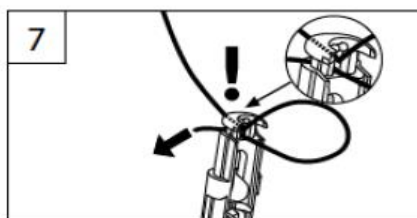

Fädelpfad

Threading instruction - Instruction du filetage

5