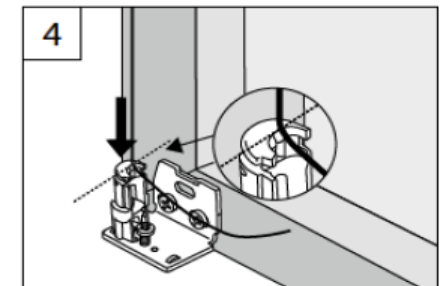

Wabe
Honeycomb
Alvéole

WANDWINKEL

WALL FIXING BRACKET – SUPPORT MURAL

X = Bestellmaße

X = Order mesures – X = Mesures d'ordre

2

PENDELSICHERUNG

CORD GUIDING - CÂBLES DE GUIDAGE

Spannschuh

Tension cord bracket - Support de câbles

3

Wandwinkel

Wall fixing bracket - Support mural

X = Bestellmaße

X = Order measures - X = Mesures d'ordre

4