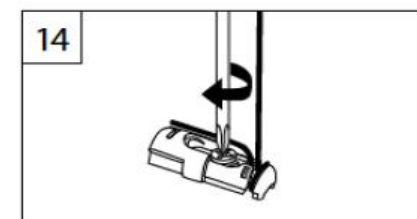

Fädelpfad

Threading instruction - Instruction du filetage

5

B Demontage

Dismantling - Démontage

SPANNSCHUH

TENSION CORD BRACKET - SUPPORT DE CÂBLES

6