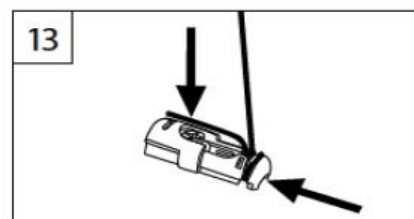

Fädelpfad

Threading instruction - Instruction du filetage

5

B Demontage

Dismantling - Démontage

SPANNSCHUH

TENSION CORD BRACKET - SUPPORT DE CÂBLES

6