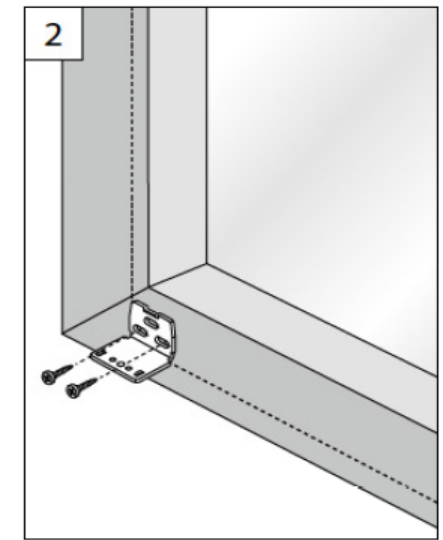

Wabe
Honeycomb
Alvéole

WANDWINKEL

WALL FIXING BRACKET – SUPPORT MURAL

X = Bestellmaße

X = Order mesures – X = Mesures d'ordre

2

PENDELSICHERUNG

CORD GUIDING - CÂBLES DE GUIDAGE

Spannschuh

Tension cord bracket - Support de câbles

3

Wandwinkel

Wall fixing bracket - Support mural

X = Bestellmaße

X = Order measures - X = Mesures d'ordre

4