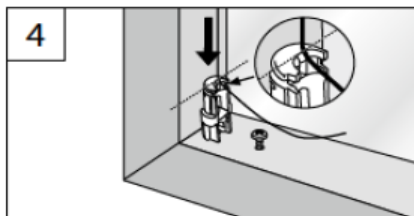

Wabe
Honeycomb
Alvéole

WANDWINKEL

WALL FIXING BRACKET – SUPPORT MURAL

X = Bestellmaße

X = Order mesures – X = Mesures d'ordre

2

PENDELSICHERUNG

CORD GUIDING - CÂBLES DE GUIDAGE

Spannschuh

Tension cord bracket - Support de câbles

3

Wandwinkel

Wall fixing bracket - Support mural

X = Bestellmaße

X = Order measures - X = Mesures d'ordre

4