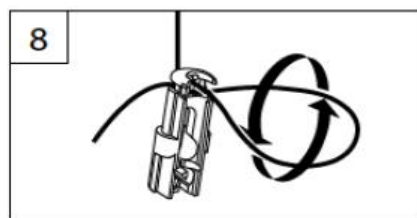

Fädelpfad

Threading instruction - Instruction du filetage

5