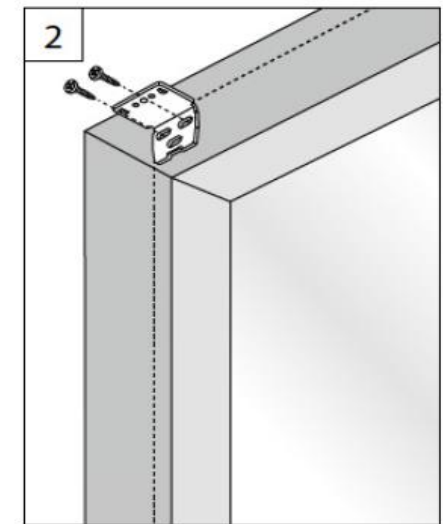

Wabe
Honeycomb
Alvéole

WANDWINKEL

WALL FIXING BRACKET – SUPPORT MURAL

X = Bestellmaße

X = Order mesures – X = Mesures d'ordre

2

PENDELSICHERUNG

CORD GUIDING - CÂBLES DE GUIDAGE

Spannschuh

Tension cord bracket - Support de câbles

3

Wandwinkel

Wall fixing bracket - Support mural

X = Bestellmaße

X = Order measures - X = Mesures d'ordre

4