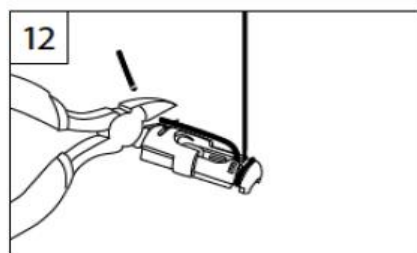

Fädelpfad

Threading instruction - Instruction du filetage

5