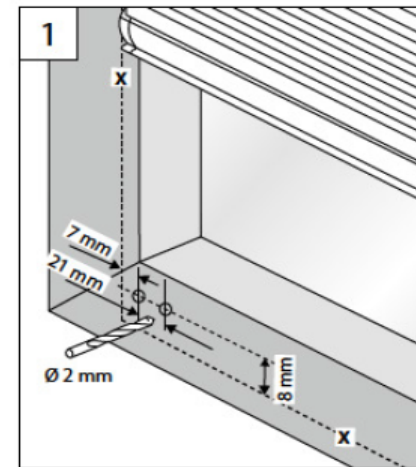

Wabe
Honeycomb
Alvéole

WANDWINKEL

WALL FIXING BRACKET – SUPPORT MURAL

X = Bestellmaße

X = Order mesures – X = Mesures d'ordre

2

PENDELSICHERUNG

CORD GUIDING - CÂBLES DE GUIDAGE

Spannschuh

Tension cord bracket - Support de câbles

3

Wandwinkel

Wall fixing bracket - Support mural

X = Bestellmaße

X = Order measures - X = Mesures d'ordre

4