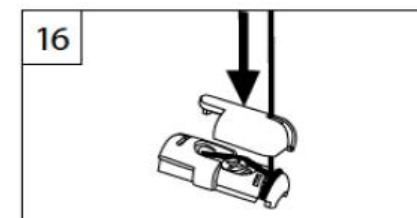

Fädelpfad

Threading instruction - Instruction du filetage

5

B Demontage

Dismantling - Démontage

SPANNSCHUH

TENSION CORD BRACKET - SUPPORT DE CÂBLES

6