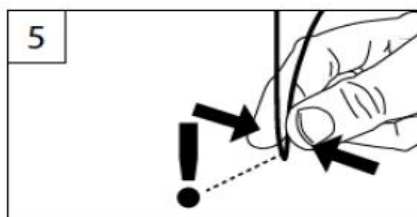

Fädelpfad

Threading instruction - Instruction du filetage

5