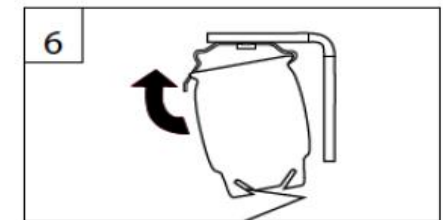

Wabe
Honeycomb
Alvéole

WANDWINKEL

WALL FIXING BRACKET – SUPPORT MURAL

X = Bestellmaße

X = Order mesures – X = Mesures d'ordre

2

PENDELSICHERUNG

CORD GUIDING - CÂBLES DE GUIDAGE

Spannschuh

Tension cord bracket - Support de câbles

3

Wandwinkel

Wall fixing bracket - Support mural

X = Bestellmaße

X = Order measures - X = Mesures d'ordre

4