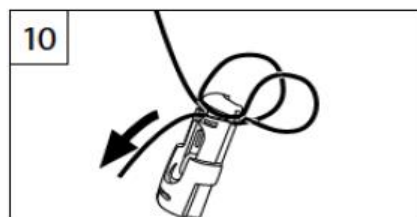

Fädelpfad

Threading instruction - Instruction du filetage

5