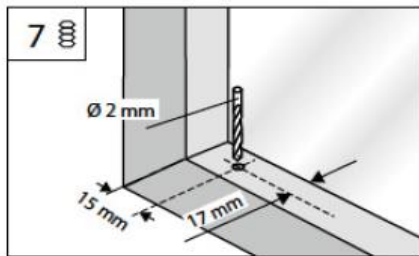

Wabe
Honeycomb
Alvéole

1

2

DECKENCLIP / WANDWINKEL
CEILING CLIP / WALL FIXING BRACKET - CLIP PLAFOND / SUPPORT MURAL

3

X = Bestellmaße
X = Order measures - X = Mesures d'ordre

4

5