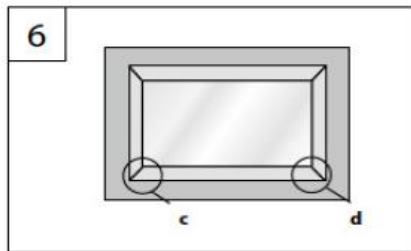

Wabe
Honeycomb
Alvéole

1

2

DECKENCLIP / WANDWINKEL
CEILING CLIP / WALL FIXING BRACKET - CLIP PLAFOND / SUPPORT MURAL

3

X = Bestellmaße
X = Order measures - X = Mesures d'ordre

4

5