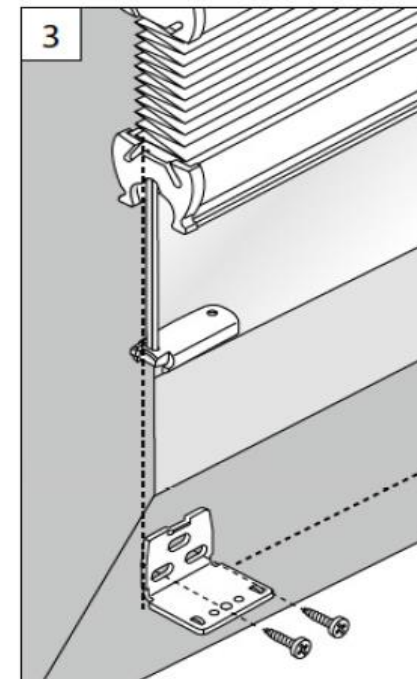

Wabe
Honeycomb
Alvéole

1

2

DECKENCLIP / WANDWINKEL
CEILING CLIP / WALL FIXING BRACKET - CLIP PLAFOND / SUPPORT MURAL

3

X = Bestellmaße
X = Order measures - X = Mesures d'ordre

4

5